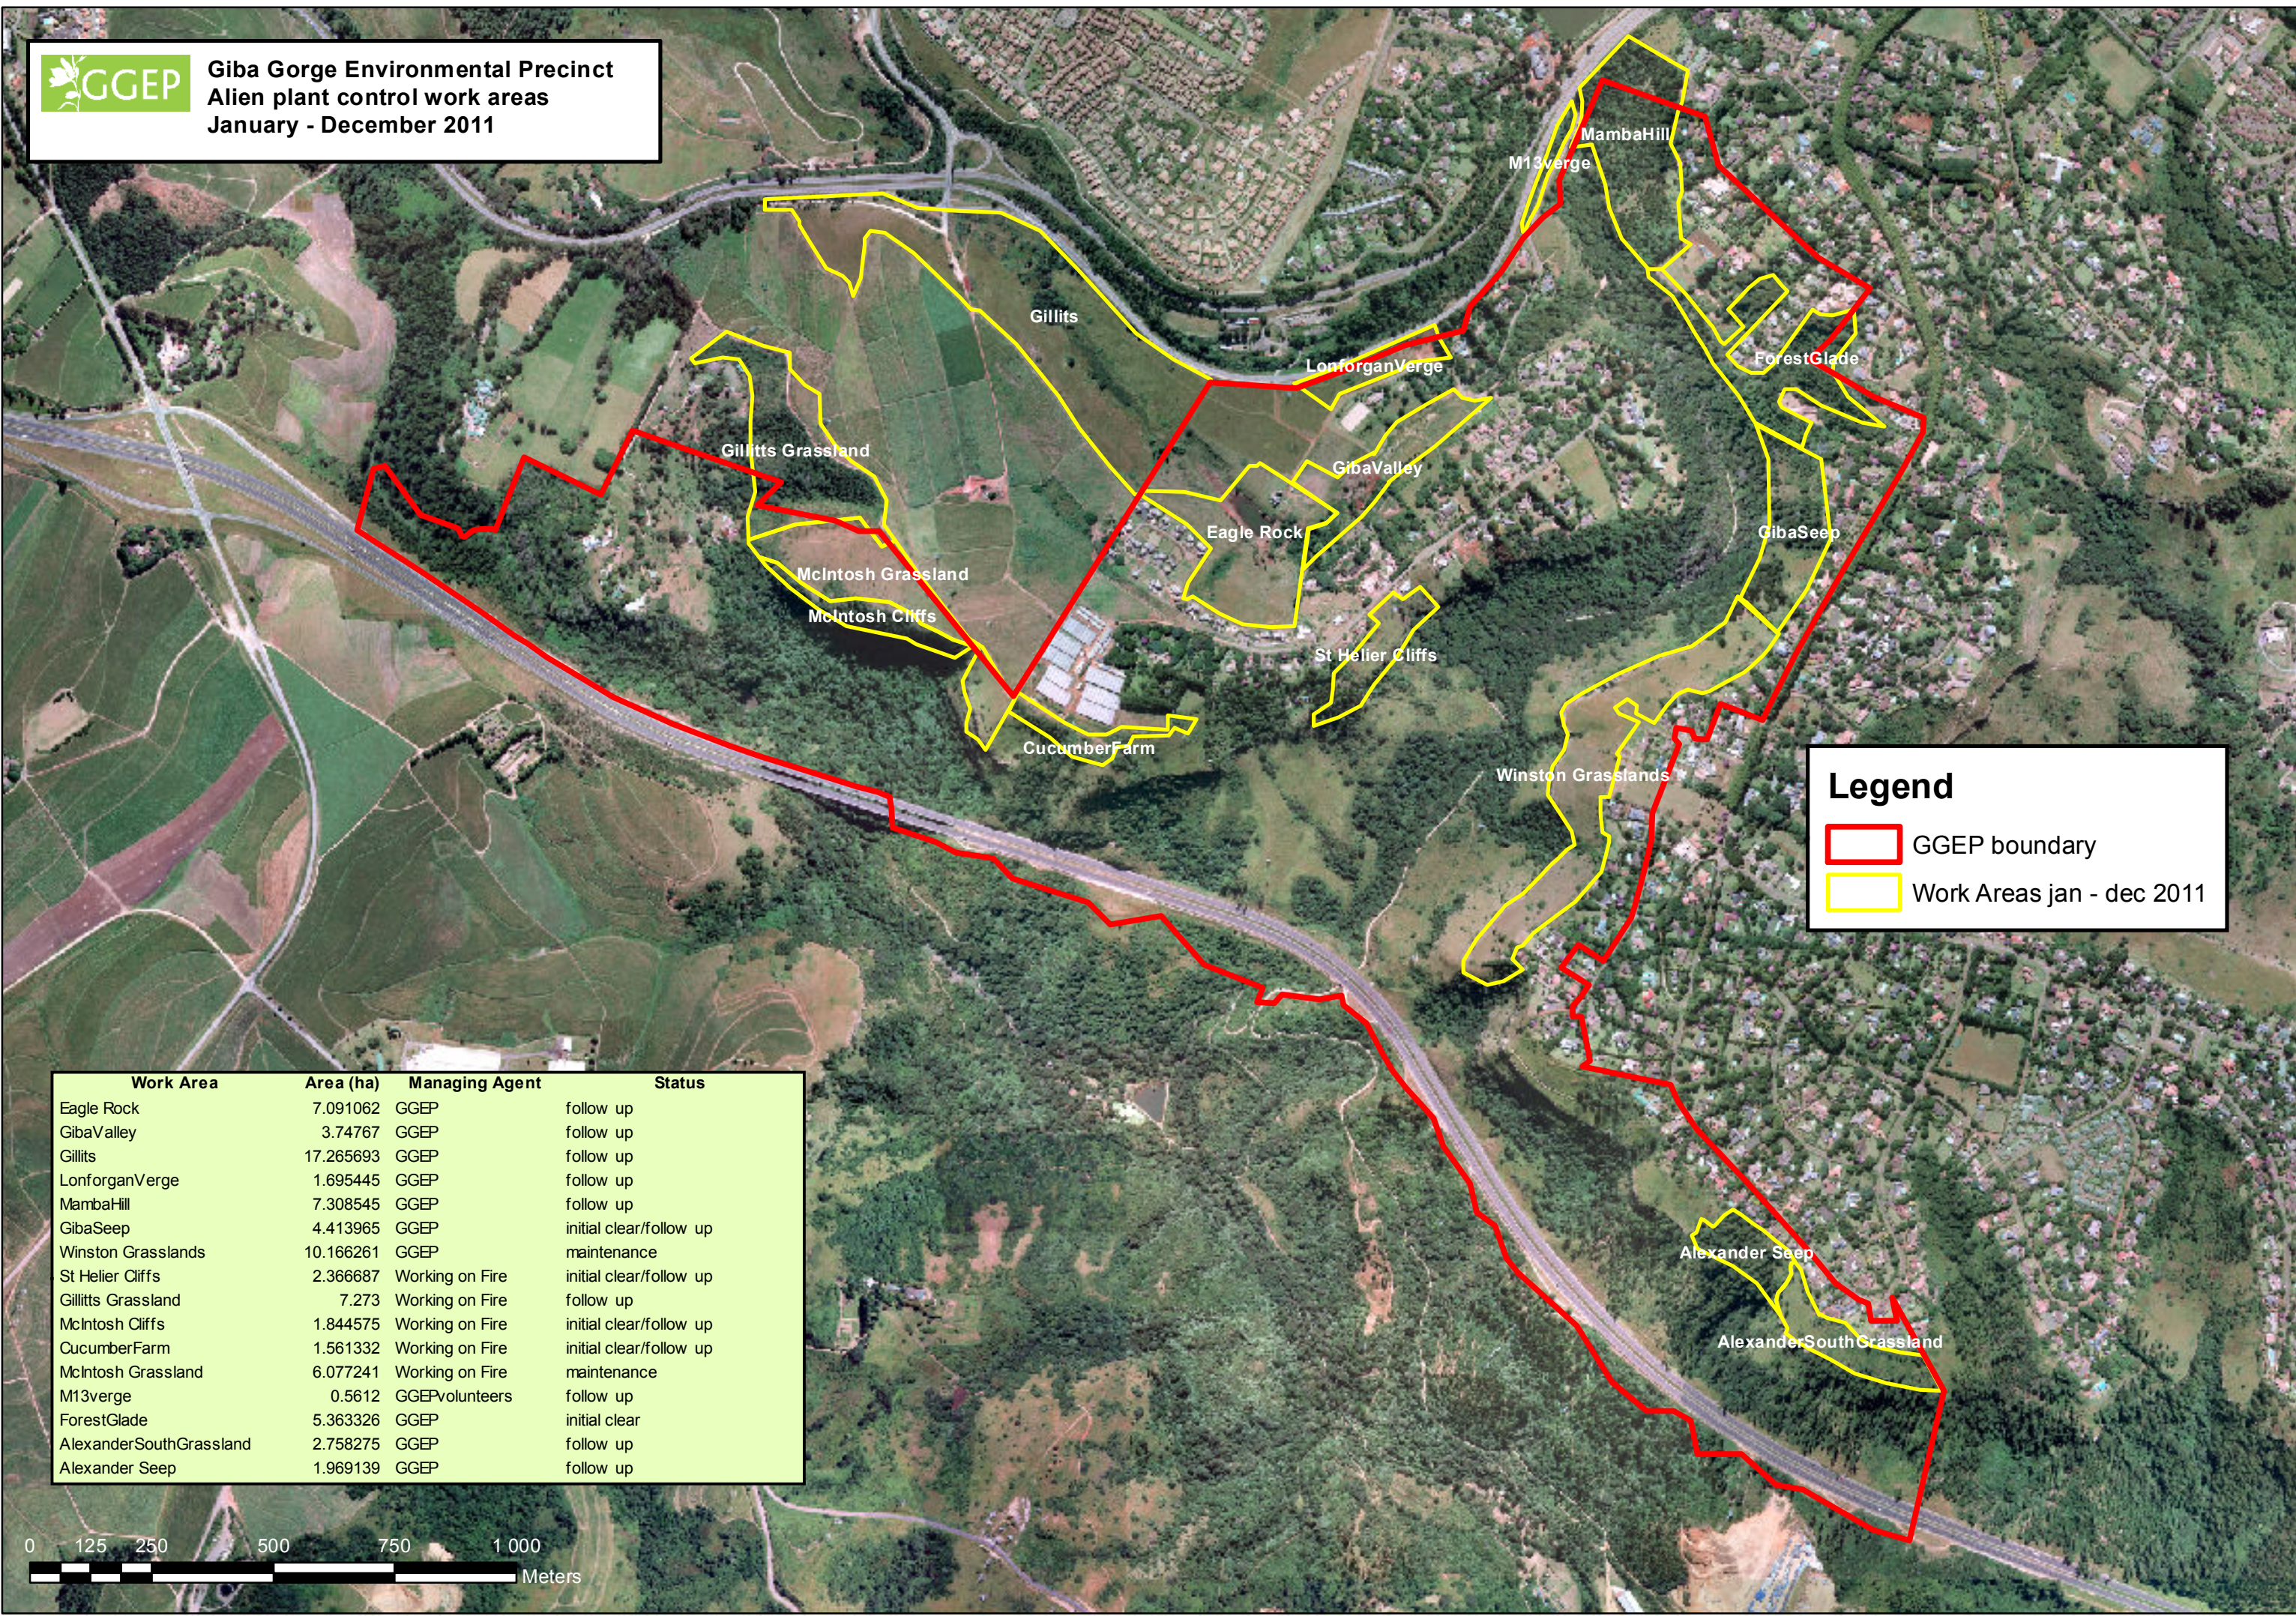

Giba Gorge Environmental Precinct
Alien plant control work areas
January - December 2011

Legend

- GGEP boundary
- Work Areas jan - dec 2011

Work Area	Area (ha)	Managing Agent	Status
Eagle Rock	7.091062	GGEP	follow up
Giba Valley	3.74767	GGEP	follow up
Gillitts	17.265693	GGEP	follow up
Lonforgan Verge	1.695445	GGEP	follow up
Mamba Hill	7.308545	GGEP	follow up
Giba Seep	4.413965	GGEP	initial clear/follow up
Winston Grasslands	10.166261	GGEP	maintenance
St Helier Cliffs	2.366687	Working on Fire	initial clear/follow up
Gillitts Grassland	7.273	Working on Fire	follow up
McIntosh Cliffs	1.844575	Working on Fire	initial clear/follow up
Cucumber Farm	1.561332	Working on Fire	initial clear/follow up
McIntosh Grassland	6.077241	Working on Fire	maintenance
M13 verge	0.5612	GGEP volunteers	follow up
Forest Glade	5.363326	GGEP	initial clear
Alexander South Grassland	2.758275	GGEP	follow up
Alexander Seep	1.969139	GGEP	follow up