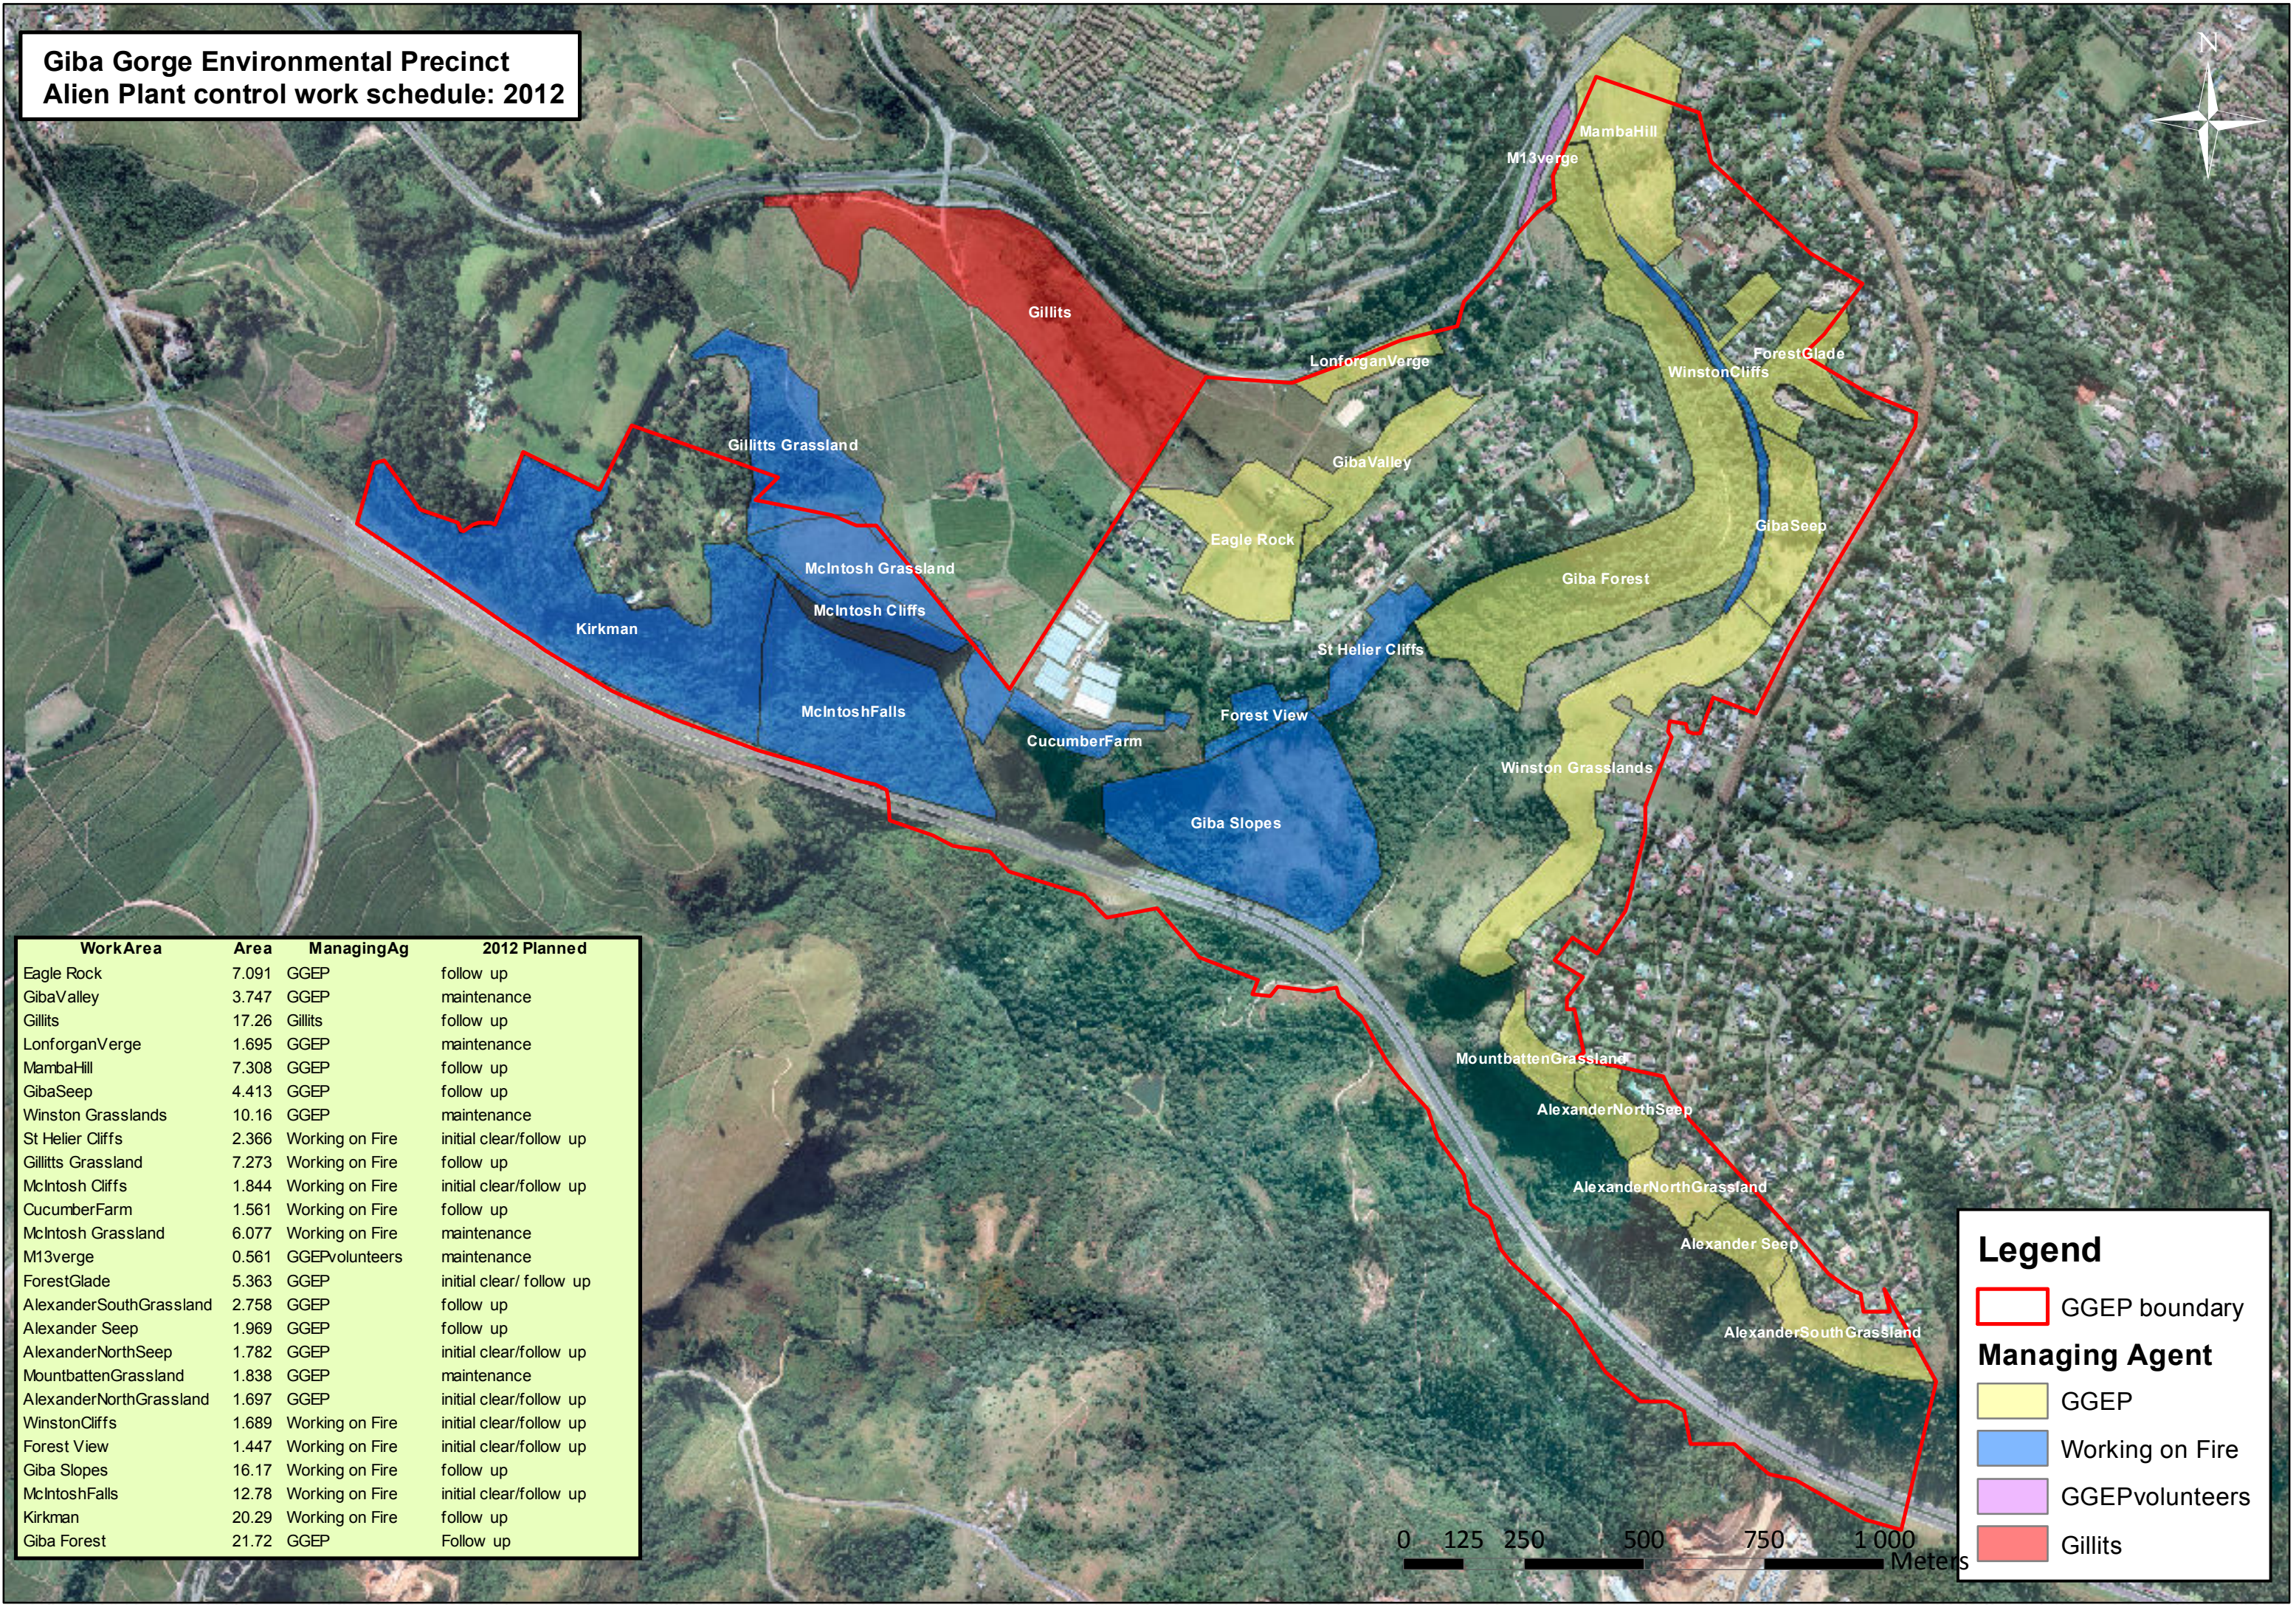

**Giba Gorge Environmental Precinct
Alien Plant control work schedule: 2012**

WorkArea	Area	ManagingAg	2012 Planned
Eagle Rock	7.091	GGEP	follow up
GibaValley	3.747	GGEP	maintenance
Gillits	17.26	Gillits	follow up
LonforganVerge	1.695	GGEP	maintenance
MambaHill	7.308	GGEP	follow up
GibaSeep	4.413	GGEP	follow up
Winston Grasslands	10.16	GGEP	maintenance
St Helier Cliffs	2.366	Working on Fire	initial clear/follow up
Gillits Grassland	7.273	Working on Fire	follow up
McIntosh Cliffs	1.844	Working on Fire	initial clear/follow up
CucumberFarm	1.561	Working on Fire	follow up
McIntosh Grassland	6.077	Working on Fire	maintenance
M13verge	0.561	GGEPvolunteers	maintenance
ForestGlade	5.363	GGEP	initial clear/ follow up
AlexanderSouthGrassland	2.758	GGEP	follow up
Alexander Seep	1.969	GGEP	follow up
AlexanderNorthSeep	1.782	GGEP	initial clear/follow up
MountbattenGrassland	1.838	GGEP	maintenance
AlexanderNorthGrassland	1.697	GGEP	initial clear/follow up
WinstonCliffs	1.689	Working on Fire	initial clear/follow up
Forest View	1.447	Working on Fire	initial clear/follow up
Giba Slopes	16.17	Working on Fire	follow up
McIntoshFalls	12.78	Working on Fire	initial clear/follow up
Kirkman	20.29	Working on Fire	follow up
Giba Forest	21.72	GGEP	Follow up

Legend

- GGEPP boundary
- Managing Agent**
- GGEP
- Working on Fire
- GGEPvolunteers
- Gillits